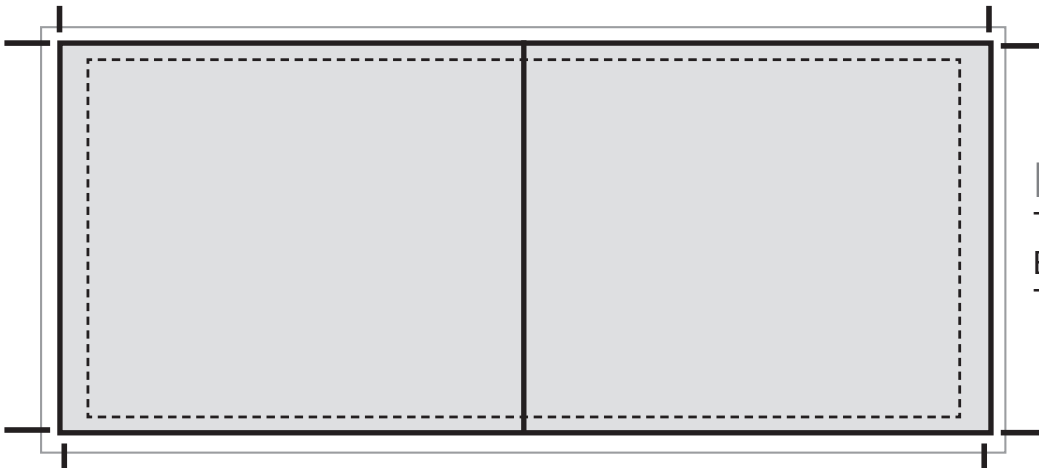

Soggybones page specifications

Full page

TRIM SIZE: W260mm x H230mm

BLEED SIZE: W266mm x H236mm

TYPE SIZE: W250mm x H220mm

Double page

TRIM SIZE: W520mm x H230mm

BLEED SIZE: W526mm x H236mm

TYPE SIZE: W510mm x H220mm

Half page

TRIM SIZE: W260mm x H111.5mm

BLEED SIZE: W266mm x H117.5mm

TYPE SIZE: W250mm x H101.5mm